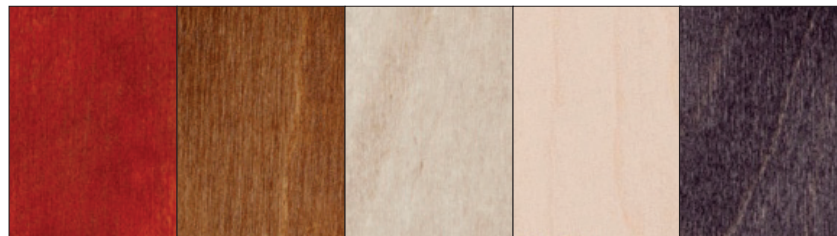

# ColorShop® Woods

Available exclusively from Rowmark, this line features all-natural birch stained in vibrant colors that are suitable for laser or rotary engraving or UV-LED printing. Available in 20 unique colors in either 12" x 12" or 12" x 24" sizes, our colorful wood line of products provides a contemporary yet vintage look to any project.

CW12XX-125BLJ Blue Jay CW12XX-125PLM Plum CW12XX-125BLS Blush CW12XX-125CAR Cardinal CW12XX-125CLM Clementine

CW12XX-125SUN Sunflower CW12XX-125SAG Sage CW12XX-125MER Merlot CW12XX-125NTS Night Shade CW12XX-125RAV Raven CW12XX-125WHE Wheat CW12XX-125DNG Denim▲ CW12XX-125MSG Moss▲ CW12XX-125GRG Goldenrod▲ CW12XX-125RSG Raisin▲