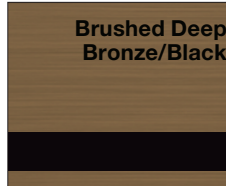

NM: 522-8840+ 2-ply 0.8mm