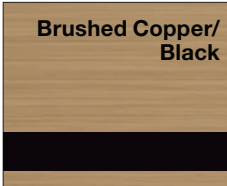

NOMARK PLUS® & STANDARD METALS

SM: 522-894 2-ply 1.6mm
NM: 522-8940+ 2-ply 1.6mm